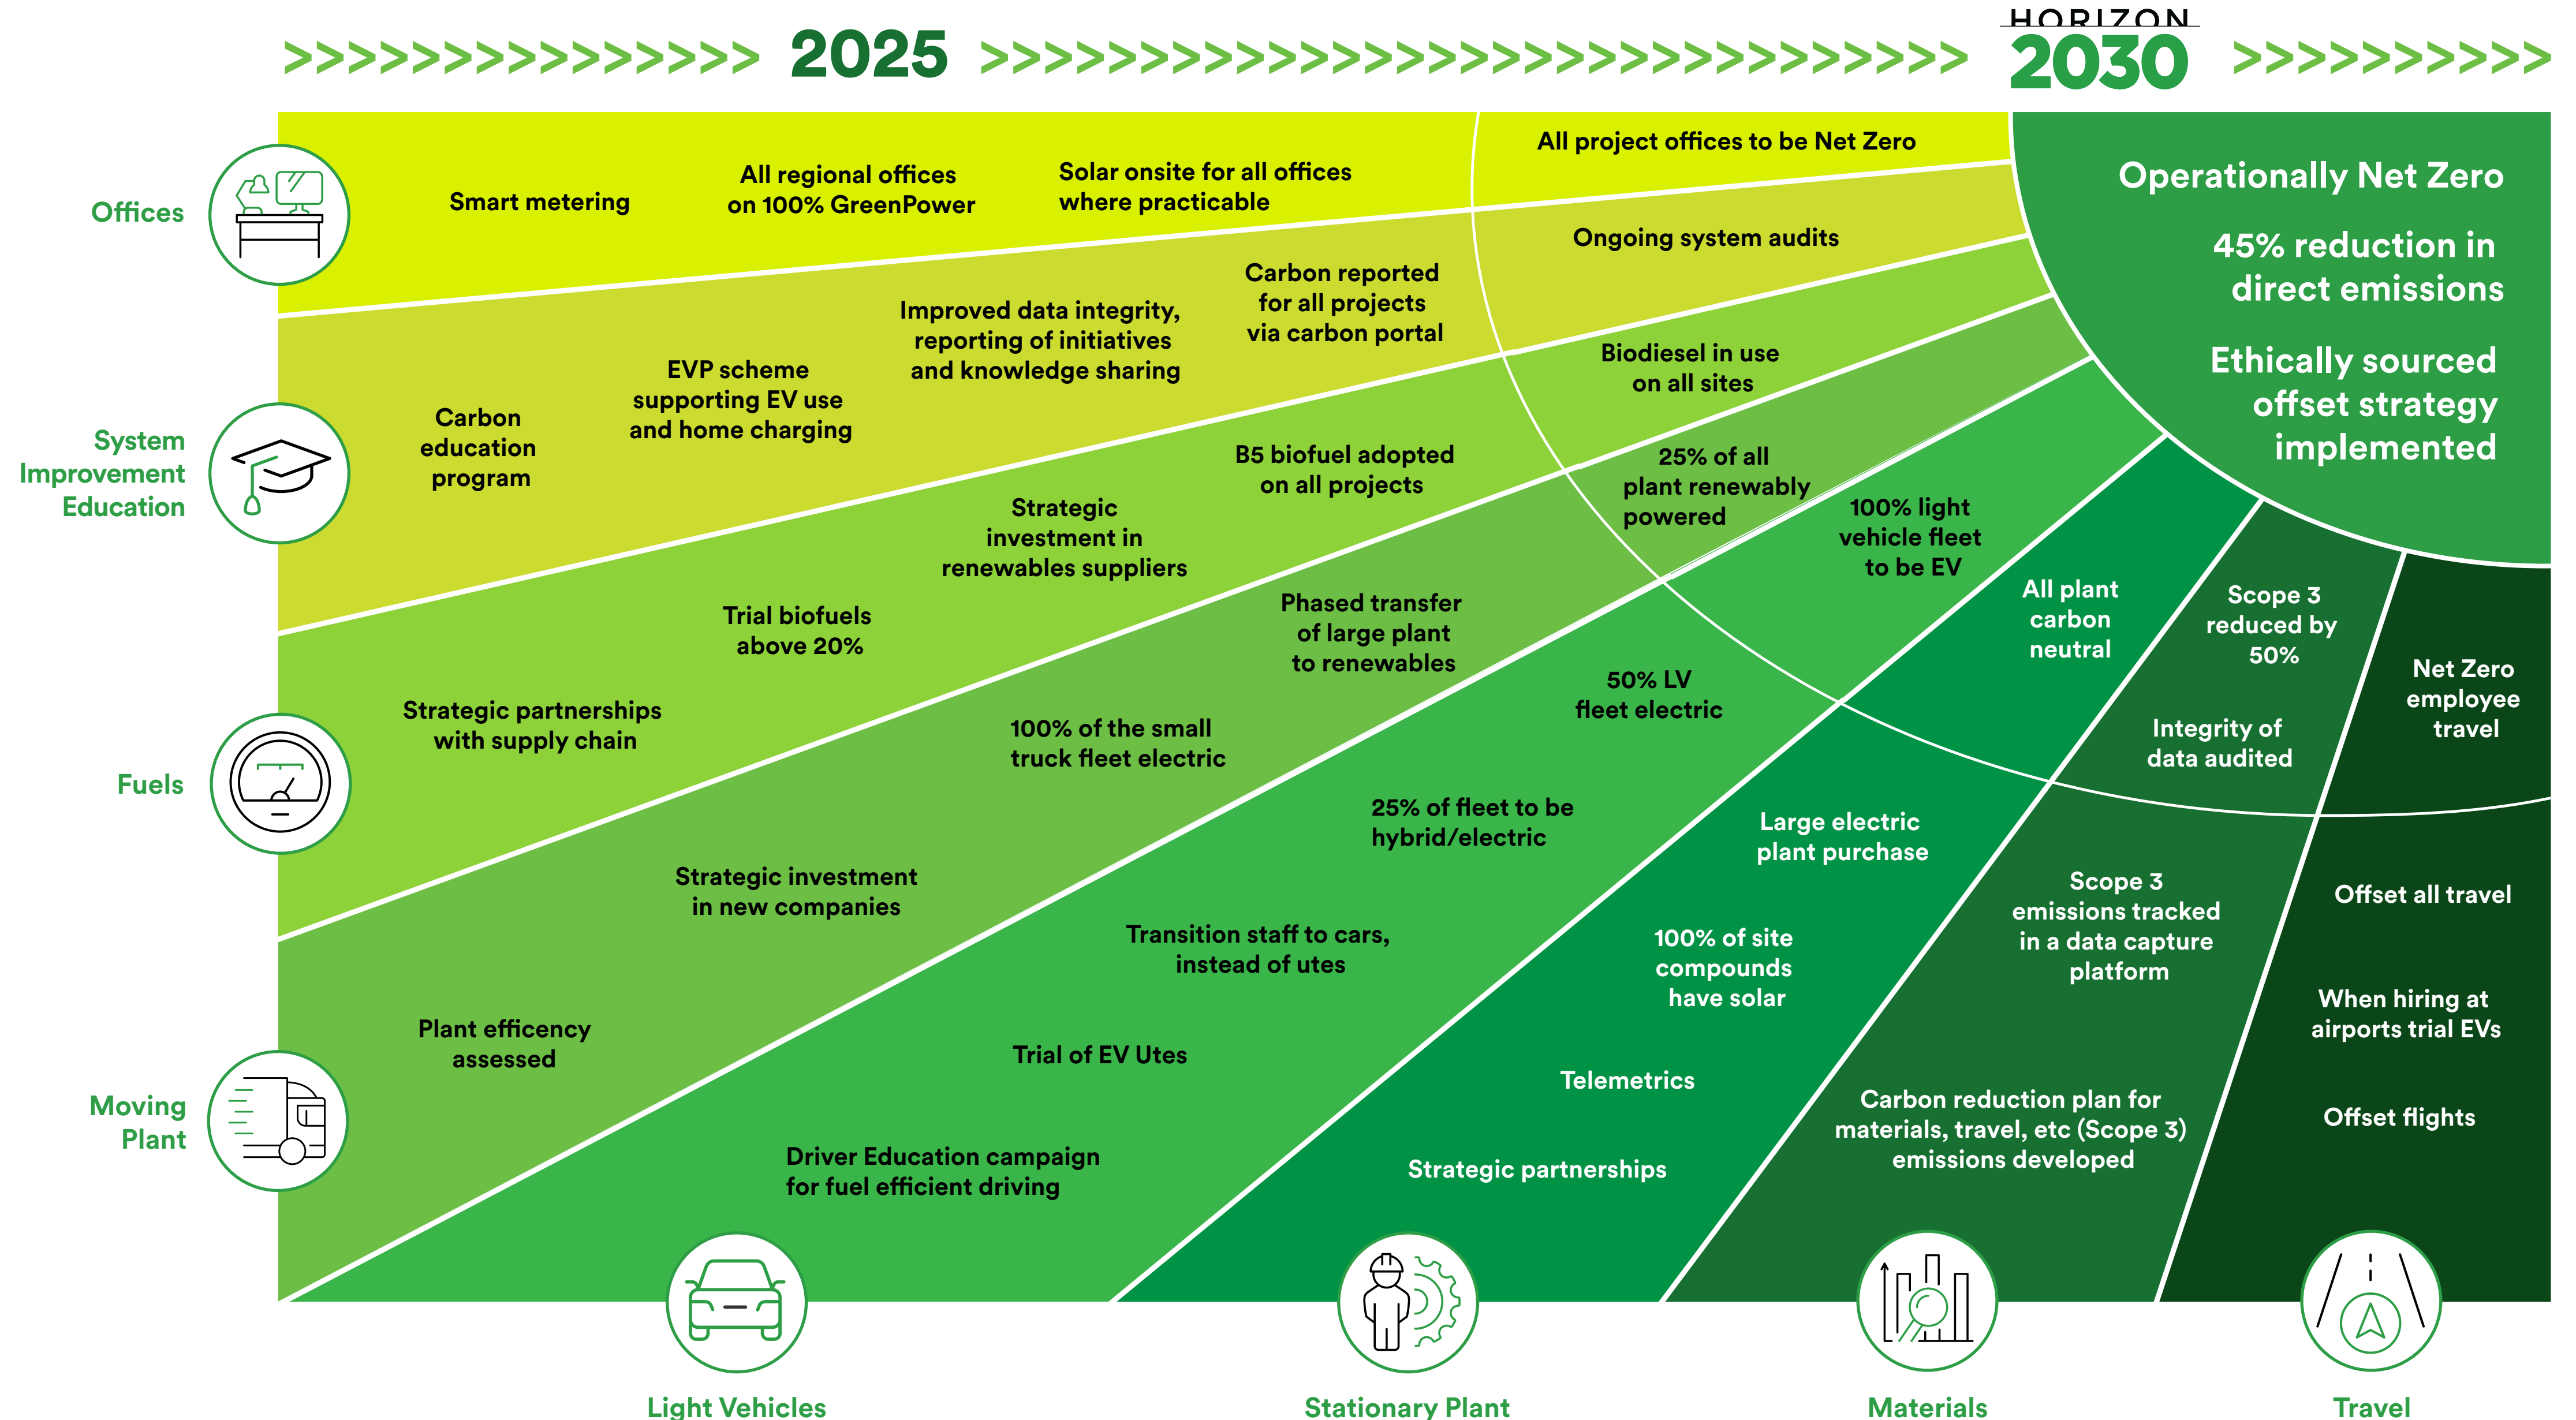

McConnell Dowell Group's Horizon 2030 carbon reduction plan

* Reference to fuel use is for owned/hired plant

** Our carbon reduction plan is dynamic and will evolve as new technology advances